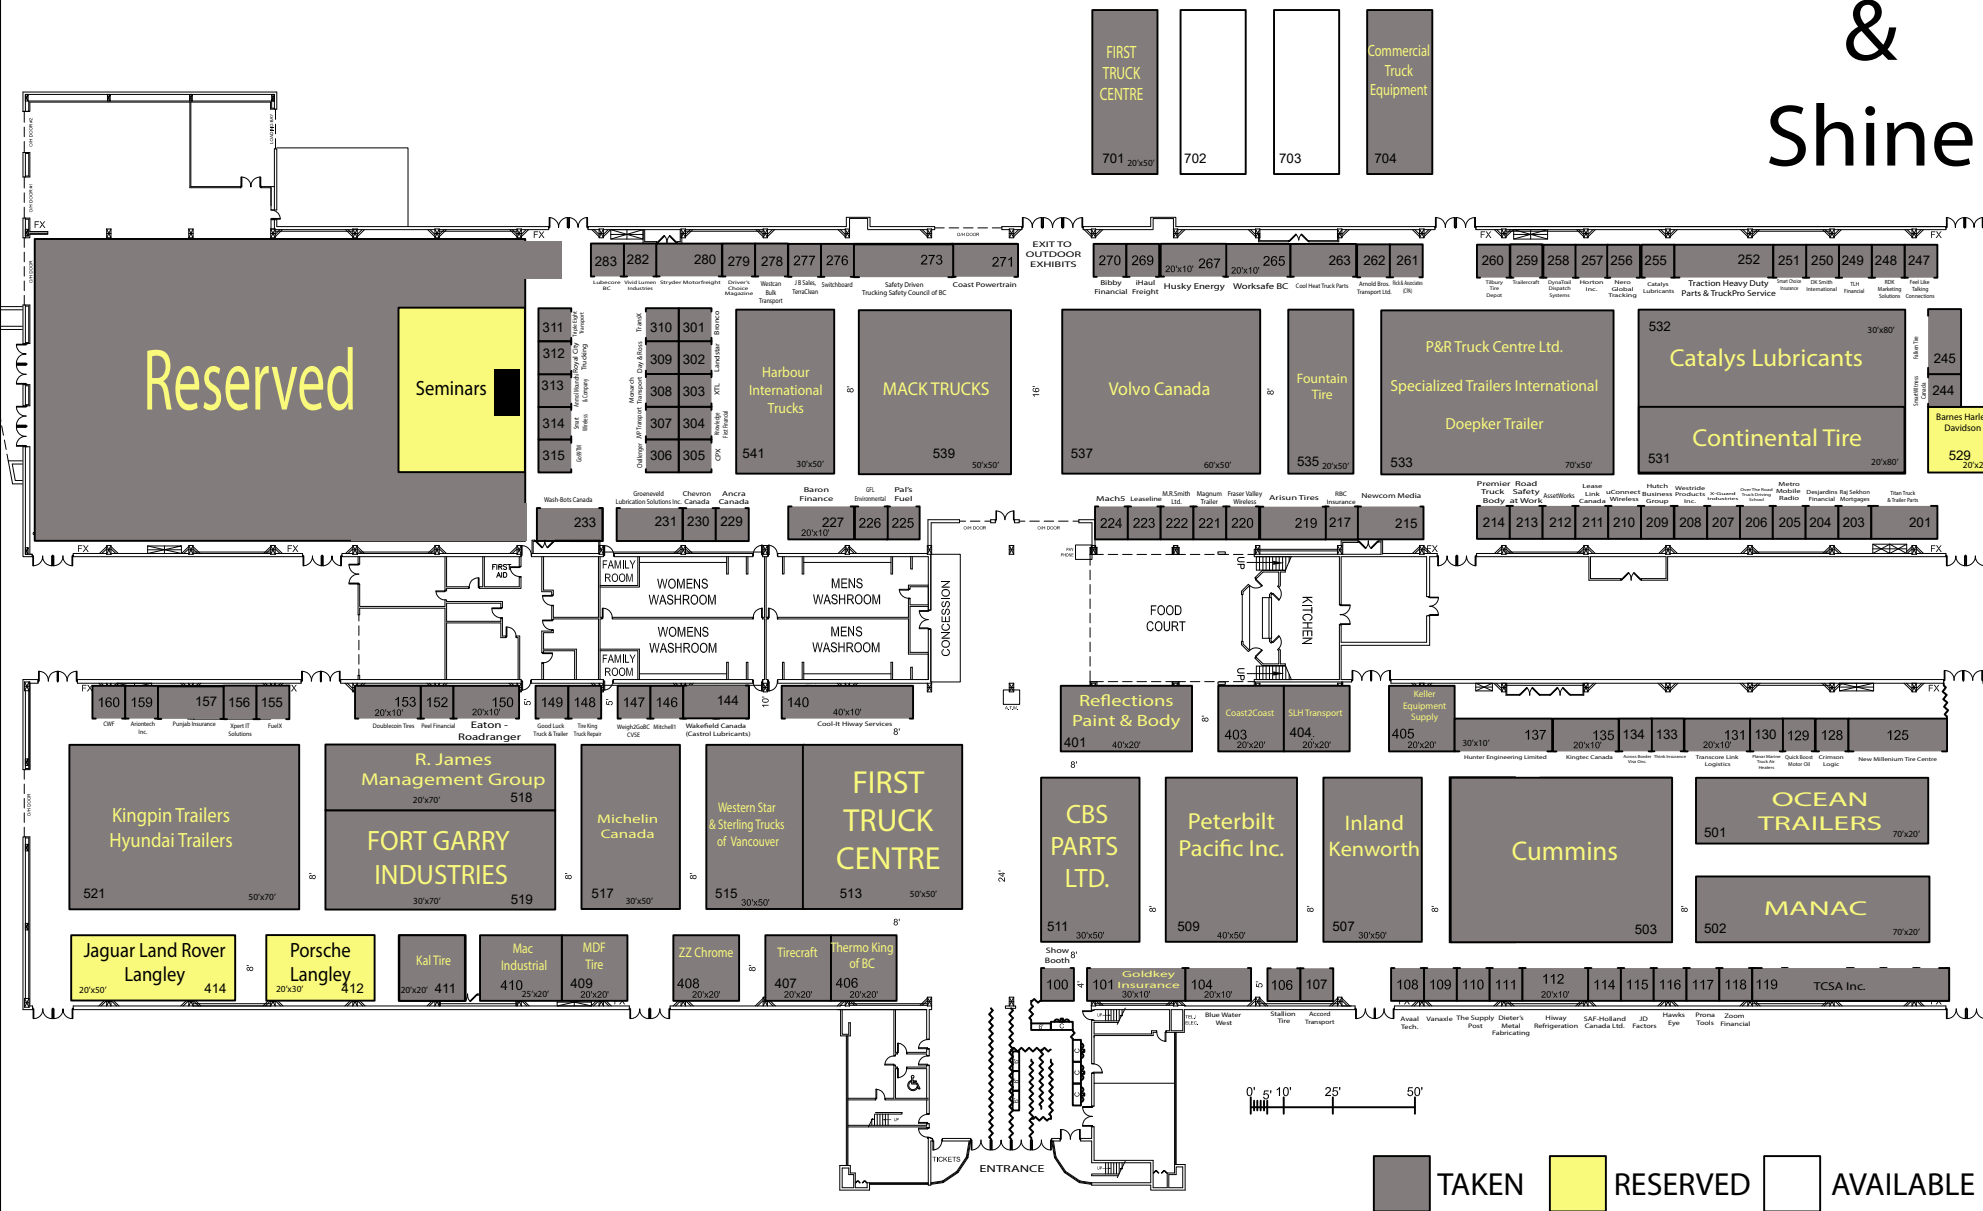

Show & Shine

STAGE
ENTERTAINMENT

Show & Shine

APNA TRUCK SHOW 2017
 JUNE 10 - 11, 2017
 TRADEX
 ABBOTSFORD, BC

Tel: 604 277 1726 Fax: 604 277 1736
LEVY
 SHOW SERVICE
 www.levyshow.com