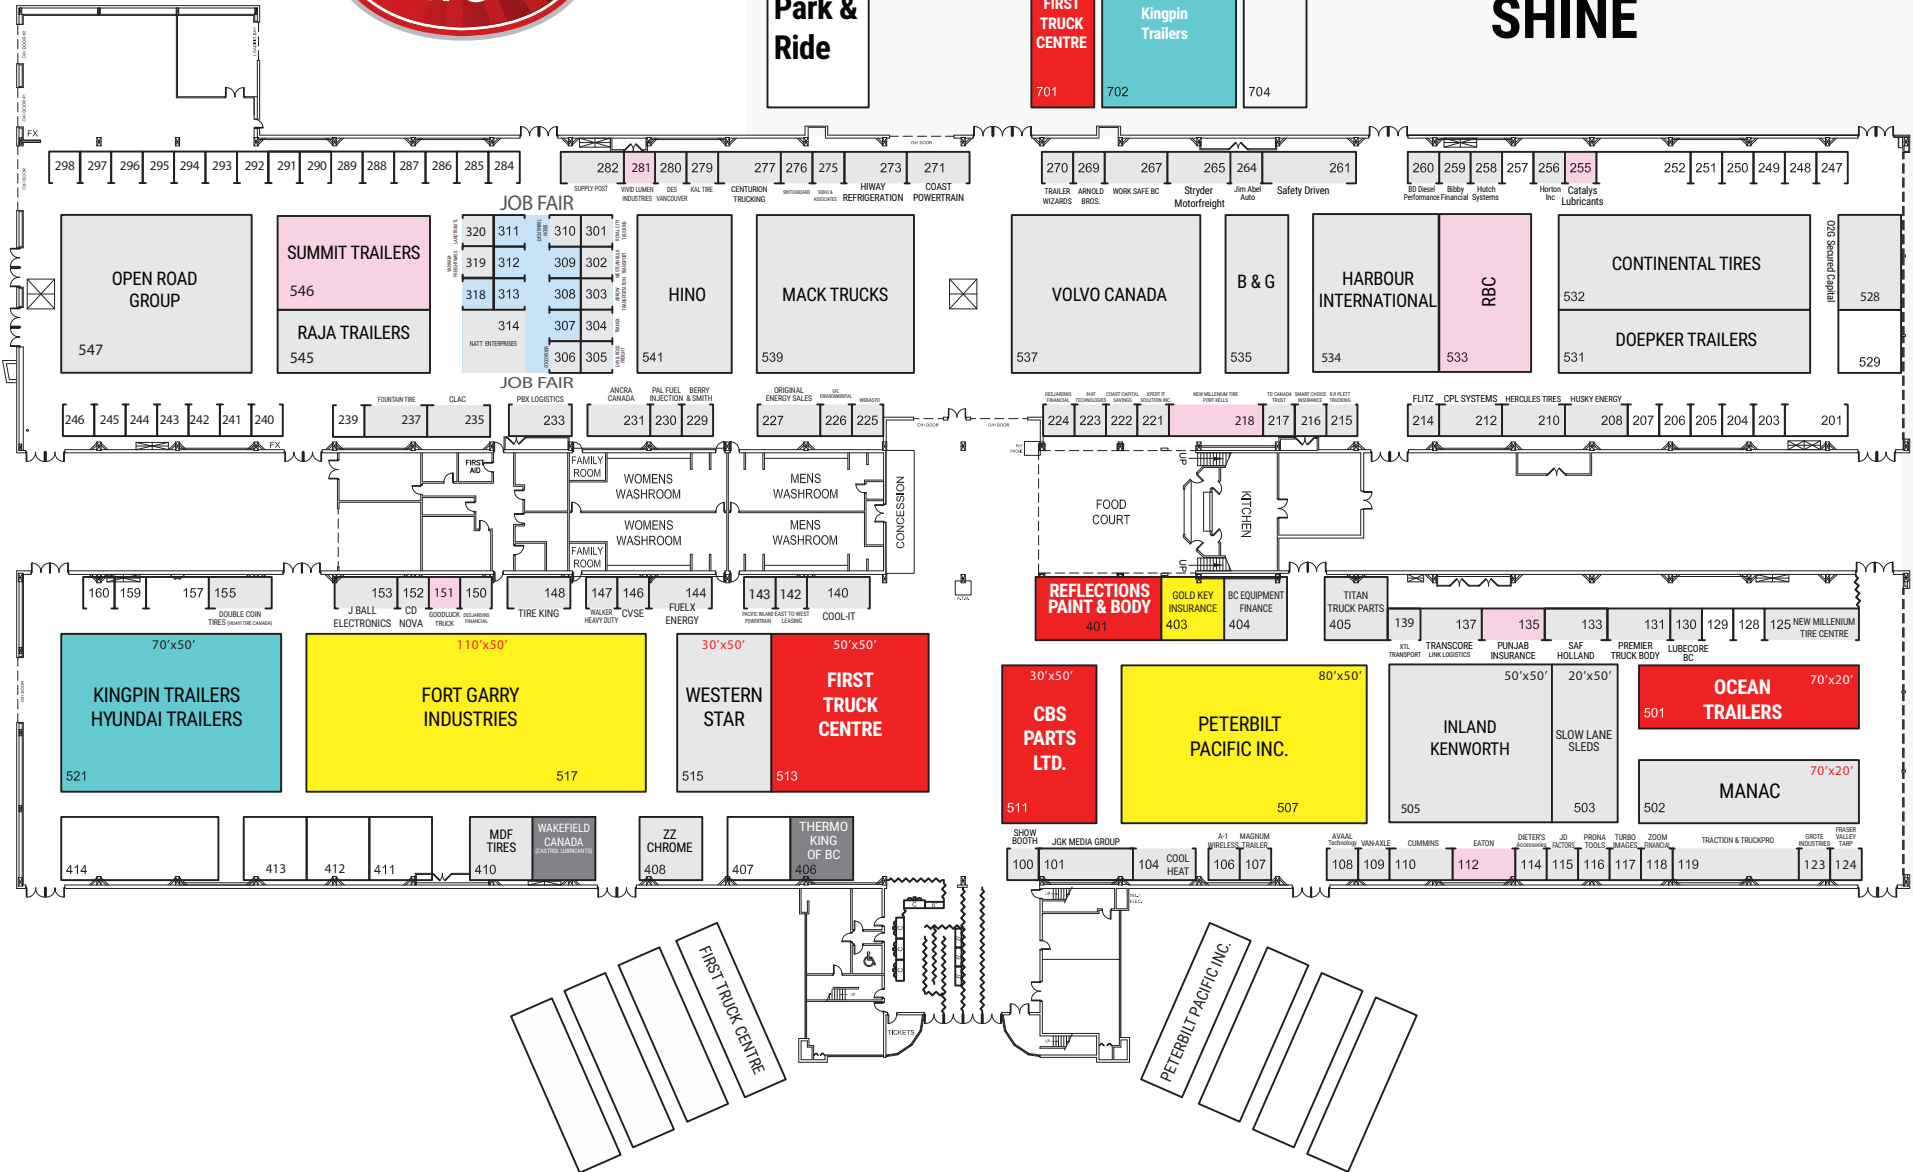

JUNE 14 - 16, 2019

Tradex Centre, Abbotsford

SHOW & SHINE

Park & Ride

FIRST TRUCK CENTRE 701

Kingpin Trailers 702

704

SHOW & SHINE